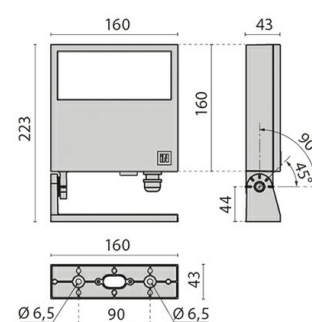

FOCUS+1 C/I

Part number	305102
Lampholder:	LED
Light Source:	LED
Wattage:	18 W
Finish:	AN-96 / Anthracite gray / Textured
Insulation class:	I
Degree of protection:	IP66
IK-J-xxIP:	IK06 1J xx3
CRI:	70
Kelvin:	4000
Power factor:	COSφ ≥ 0,9
EEL:	A1
Optic:	INTENSIVE CIRCLE REFLECTOR
Optic Beam:	17°
Lightsource lumen output:	1880 lm
Luminaire lumen output:	1395 lm
L:	L70
B:	B10
Lifetime:	60000 h
Ta MIN luminaire:	-25°
Ta MAX luminaire:	35°

Description

- LED floodlight for indoor and outdoor lighting, comprising:
- Die-cast painted aluminium housing and trim
 - Adjustable mounting bracket made of die-cast aluminium, painted
 - Extra-clear flat tempered glass diffuser with internal screen printing
 - Circular optic
 - High power LEDs with next generation high intensity light beam
 - Silicone gasket
 - Stainless steel locking screws
 - Waterproof cable gland M16x1.5 for cables Ø 5- Ø 10 mm
 - Technopolymer peg available for anchoring to the ground
 - Photometric data measure according to UNI EN 13032-4 and IES LM-79-08

Photometric data

Technical drawings

OPTIONAL ACCESSORIES

FOCUS+ 1

700191
Ground spike