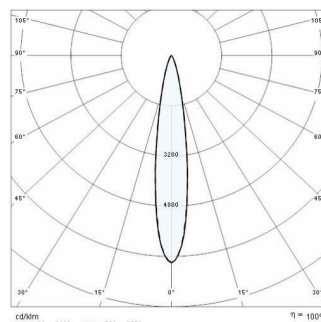

Photometric data